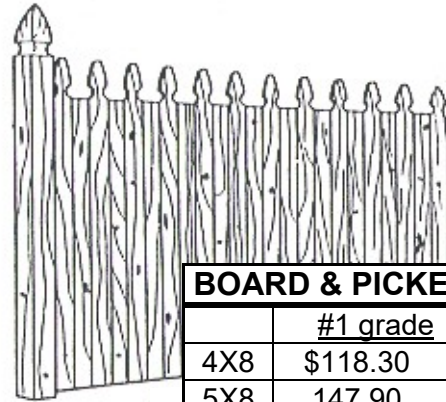

FRAMED CEDAR LATTICE

DIAGONAL LATTICE

SQUARE (horizontal) LATTICE

GREAT AS TOPPERS ON
 BOARD ON BOARD OR
 BERKSHIRE PANELS

	FRAMED LATTICE	
	thickness	
	3/4"	1 1/2"
1X8	\$78.75	\$82.80
2X8	107.65	119.75
4X8	167.70	197.10

PROVINCIAL AND BOARD & PICKET

Quality Features: 4" cedar boards ~ 2"x3" cedar back rail
 #1 on both sides ~ aluminum nails

PROVINCIAL	
	<u>#1 grade</u>
4X8	\$118.30
5X8	147.90
6X8	160.15
8X8	243.00

BOARD & PICKET	
	<u>#1 grade</u>
4X8	\$118.30
5X8	147.90
6X8	160.15
8X8	243.00