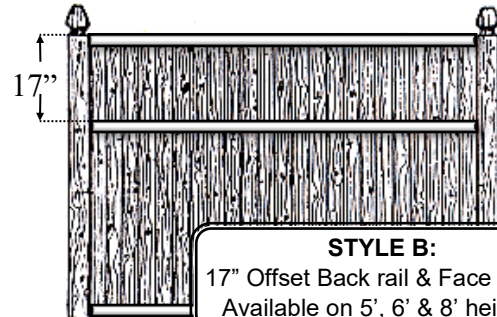

#1 Grade Panels

4" cedar boards
2"x3" cedar back rail
#1 on both sides
aluminum nails

\$6.00 additional for SCALLOP or CROWN
\$23.00 additional for SWEEP
aka TRANSITION PANEL

Standard Grade Panels

4" cedar boards
2"x3" cedar back rail
may have textured back rails
galvanized nails

Quality Features: 4" cedar boards butted side by side (not tongue & groove) ~ 2"x3" cedar back rail ~ 1"x3" face board ~ topped with molded cedar cap board ~ #1 on both sides ~ aluminum nails

STYLE A: Original
 Centered Mid Back rail & Face board
 4' high only has top & bottom
 back rail & face boards