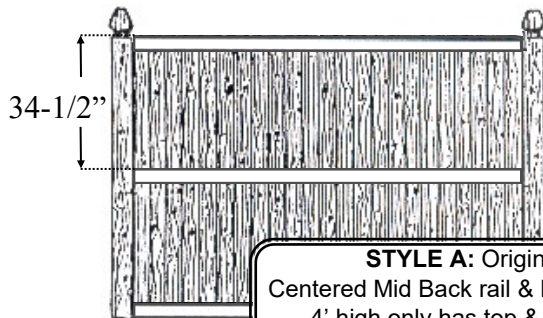

#1 Grade Panels

4" cedar boards
2"x3" cedar back rail
#1 on both sides
aluminum nails

\$6.00 additional for SCALLOP or CROWN
\$23.00 additional for SWEEP
aka TRANSITION PANEL

Standard Grade Panels

4" cedar boards
2"x3" cedar back rail
may have textured back rails
galvanized nails

Quality Features: 4" cedar boards butted side by side (not tongue & groove) ~ 2"x3" cedar back rail ~ 1"x3" face board ~ topped with molded cedar cap board ~ #1 on both sides ~ aluminum nails

STYLE A: Original
 Centered Mid Back rail & Face board
 4' high only has top & bottom
 back rail & face boards