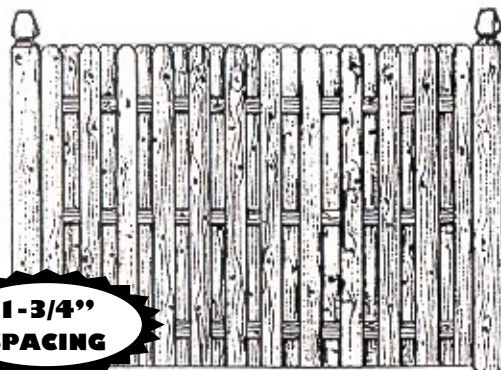

NARROW SPACED (1-3/4") BOARD ON BOARD		
	#1 grade	standard*
4X8	$147.90	$137.70
5X8	182.60	166.25
6X8	209.10	190.75
8X8	271.00	232.00

*Standard Grade may have the following:
wane on boards ~ holes smaller than 1/2" ~ discoloration or weathering on boards