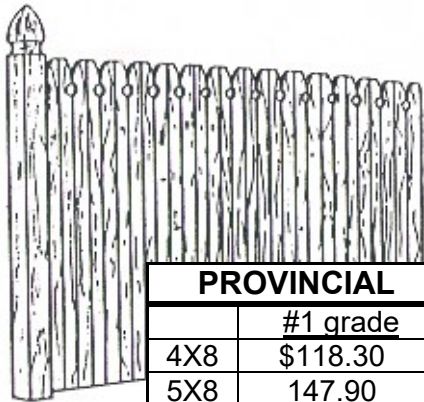

PROVINCIAL AND BOARD & PICKET

Quality Features: 4" cedar boards ~ 2"x3" cedar back rail
 #1 on both sides ~ aluminum nails

PROVINCIAL	
	<u>#1 grade</u>
4X8	\$118.30
5X8	147.90
6X8	160.15
8X8	243.00

BOARD & PICKET	
	<u>#1 grade</u>
4X8	\$118.30
5X8	147.90
6X8	160.15
8X8	243.00