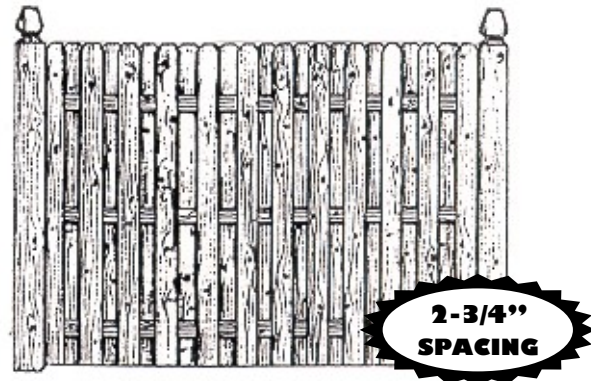

#1 Grade Panels

4" cedar boards
 2"x3" cedar back rail
 #1 on both sides
 aluminum nails

BOARD ON BOARD FENCE

Also known as SHADOW BOARD
 This good-neighbor fence is attractive on both sides
 and provides privacy with airflow.

Standard Grade Panels*

4" cedar boards
 2"x3" cedar back rail
 galvanized nails

SCALLOPED BOARD ON BOARD		
	#1 grade	standard*
4X8	\$136.70	\$101.75
5X8	168.30	131.60
6X8	178.50	155.05
8X8	258.00	188.00

\$6.00 additional for SCALLOP or CROWN
 MATCHING GATES: page 8

DOG EARED BOARD ON BOARD		
	#1 grade	standard*
4X8	\$136.70	\$101.75
5X8	168.30	131.60
6X8	178.50	155.05
8X8	258.00	188.00

~~add \$9.00 FOR SHADOW BOX STYLE~~
 for use with a lattice topper