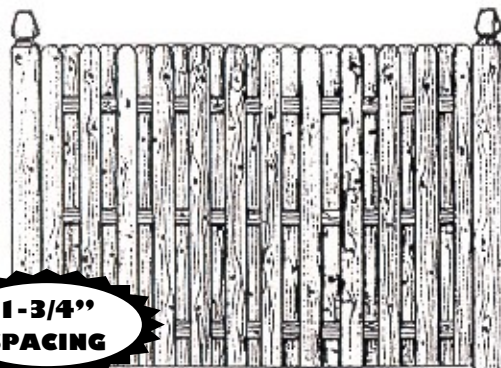

NARROW SPACED (1-3/4") BOARD ON BOARD		
	#1 grade	standard*
4X8	$145.00	$135.00
5X8	179.00	163.00
6X8	205.00	187.00
8X8	268.00	229.00

*Standard Grade may have the following:
wane on boards ~ holes smaller than 1/2" ~ discoloration or weathering on boards