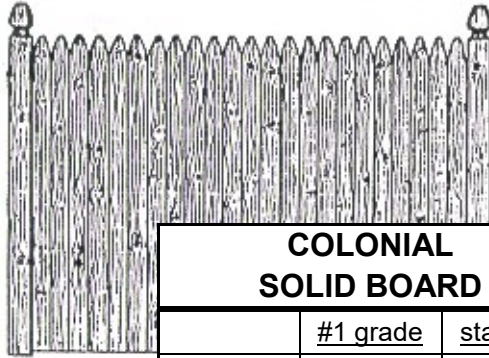

### CEDAR SOLID BOARD FENCE

COLONIAL SOLID BOARD		
	#1 grade	standard
4X8	\$112.00	\$85.00
5X8	142.00	114.00
6X8	155.00	134.00
8X8	242.00	188.00

DOG EARED SOLID BOARD		
	#1 grade	standard
4X8	\$112.00	\$85.00
5X8	142.00	114.00
6X8	155.00	134.00
8X8	242.00	188.00