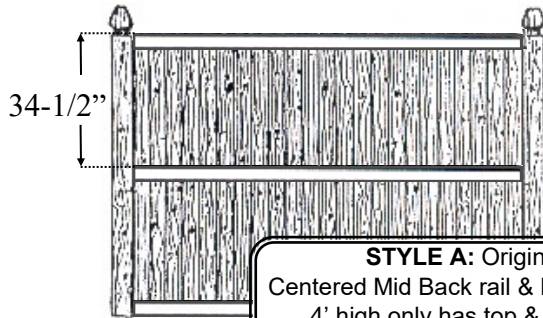

\$6.00 additional for SCALLOP or CROWN  
\$23.00 additional for SWEEP  
AKA transition panel

**Standard Grade Panels**

4" cedar boards  
2"x3" cedar back rail  
may have textured back rails  
galvanized nails

## #1 CEDAR FLAT BOARD FENCE

**BERKSHIRE** - Often complemented by a lattice topper (sold separately below)

**Quality Features:** 4" cedar boards butted side by side (not tongue & groove) ~ 2"x3" cedar back rail ~ 1"x3" face board ~ topped with molded cedar cap board ~ #1 on both sides ~ aluminum nails