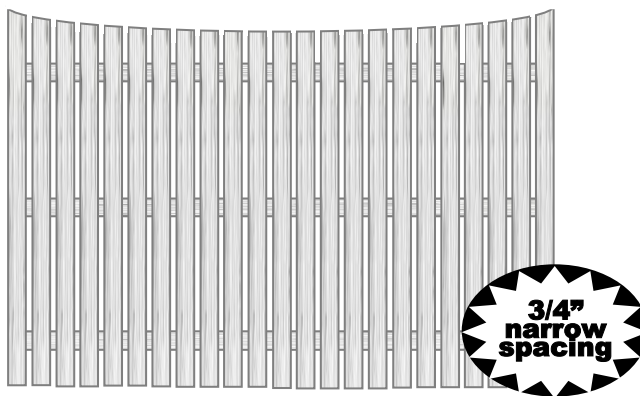

NARROW SPACED SOLID BOARD	
	<u>#1 grade</u>
4X8	$105.00
5X8	136.00
6X8	146.00
8X8	217.00

SCALLOP or CROWN +$6.00
Transition SWEEP +$23.00
GATES: See Page 8