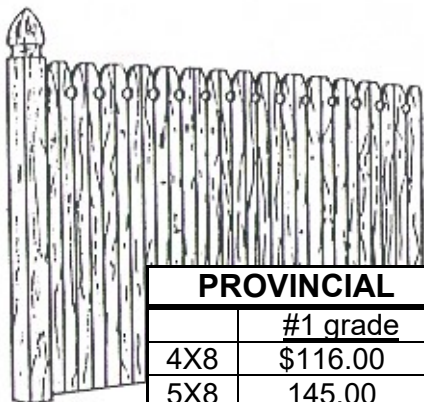

Tri-State Fence & Supply, Inc.

806 Route 23, Sussex, New Jersey 07461
Phone: (973) 875-3213 Fax: (973) 702-8586

#1 CUSTOM CEDAR FLAT BOARD FENCE

PROVINCIAL AND BOARD & PICKET

Quality Features: 4" cedar boards ~ 2"x3" cedar back rail
#1 on both sides ~ aluminum nails

PROVINCIAL	
	<u>#1 grade</u>
4X8	$116.00
5X8	145.00
6X8	157.00
8X8	240.00