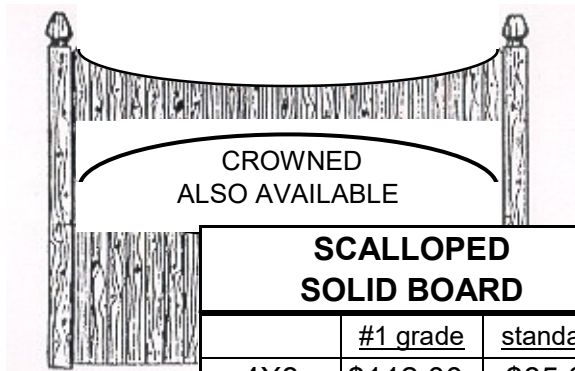

### CEDAR SOLID BOARD FENCE

COLONIAL SOLID BOARD		
	#1 grade	standard
4X8	\$112.00	\$85.00
5X8	142.00	114.00
6X8	155.00	134.00
8X8	242.00	188.00

DOG EARED SOLID BOARD		
	#1 grade	standard
4X8	\$112.00	\$85.00
5X8	142.00	114.00
6X8	155.00	134.00
8X8	242.00	188.00

Cedar ... the *natural* choice.

Naturally resistant to decay, white cedar fencing will provide years of trouble-free durability as well as beauty.

SCALLOPED SOLID BOARD		
	#1 grade	standard
4X8	\$112.00	\$85.00
5X8	142.00	114.00
6X8	155.00	134.00
8X8	242.00	188.00