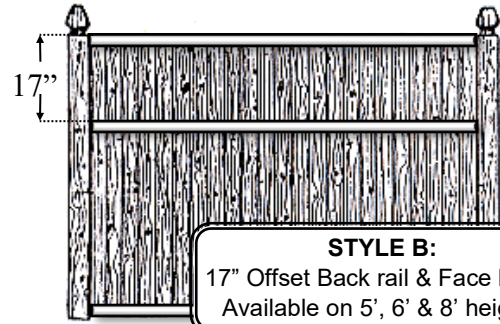

STYLE B:
17" Offset Back rail & Face board
Available on 5', 6' & 8' heights

BERKSHIRE - #1 Grade	
4X8*	$126.50
5X8	155.50
6X8	170.25
8X8	259.00

* NOTE: 4' high does not have center back rail