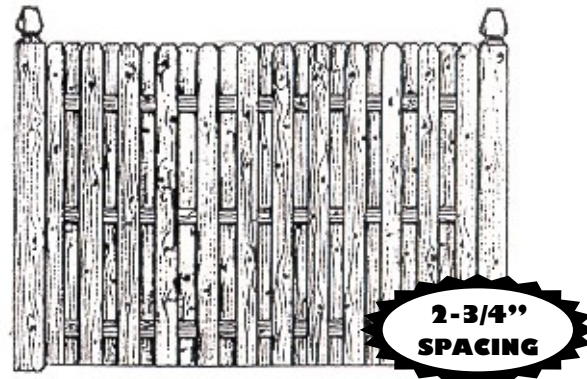

~add $9.00 FOR SHADOW BOX STYLE~
for use with a lattice topper

Please note: Shadow **BOX** back rail will be 4" up from the bottom.