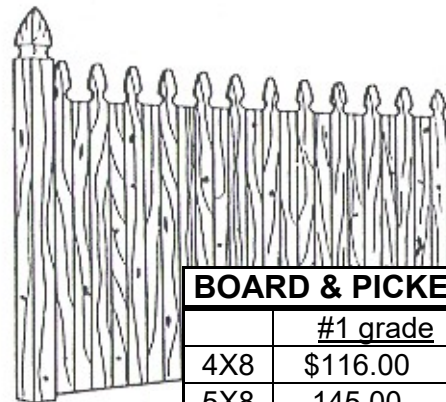

BOARD & PICKET	
	<u>#1 grade</u>
4X8	$116.00
5X8	145.00
6X8	157.00
8X8	240.00

NARROW SPACED SOLID BOARD

- The Board on Board look without the Board on Board price -
Quality Features: (+/-) 3/4" spacing between the boards ~ 4" cedar boards
2"x3" cedar back rail ~ #1 on both sides ~ aluminum nails