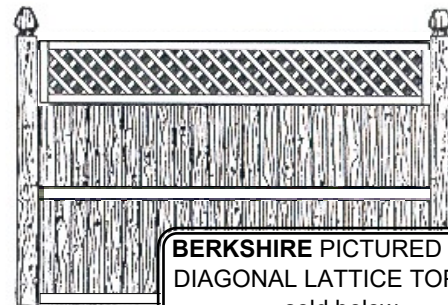

**BERKSHIRE PICTURED WITH
DIAGONAL LATTICE TOPPER**
sold below