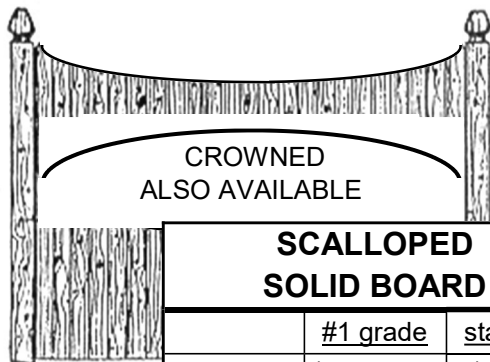

DOG EARED SOLID BOARD		
	#1 grade	standard
4X8	\$118.50	\$92.50
5X8	150.75	121.75
6X8	164.25	142.50
8X8	254.75	197.50

Cedar ... the *natural* choice.

Naturally resistant to decay, white cedar fencing will provide years of trouble-free durability as well as beauty.