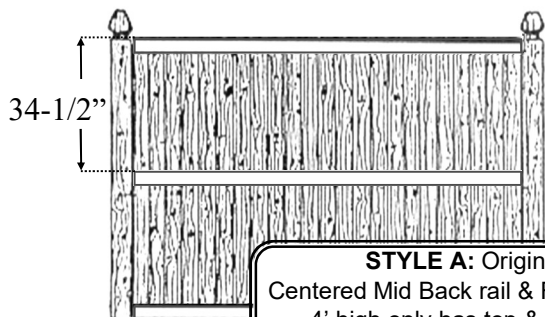

#1 Grade Panels

4" cedar boards
2"x3" cedar back rail
#1 on both sides
aluminum nails

\$6.00 additional for SCALLOP or CROWN
\$23.00 additional for SWEEP
aka TRANSITION PANEL

Standard Grade Panels

4" cedar boards
2"x3" cedar back rail
may have textured back rails
galvanized nails

Quality Features: 4" cedar boards butted side by side (not tongue & groove) ~ 2"x3" cedar back rail ~ 1"x3" face board ~ topped with molded cedar cap board ~ #1 on both sides ~ aluminum nails

STYLE A: Original
 Centered Mid Back rail & Face board
 4' high only has top & bottom
 back rail & face boards