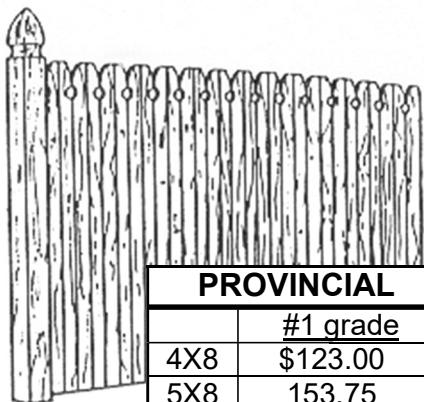

PROVINCIAL AND BOARD & PICKET

Quality Features: 4" cedar boards ~ 2"x3" cedar back rail
 #1 on both sides ~ aluminum nails

PROVINCIAL	
	<u>#1 grade</u>
4X8	\$123.00
5X8	153.75
6X8	166.50
8X8	252.75

BOARD & PICKET	
	<u>#1 grade</u>
4X8	\$123.00
5X8	153.75
6X8	166.50
8X8	252.75