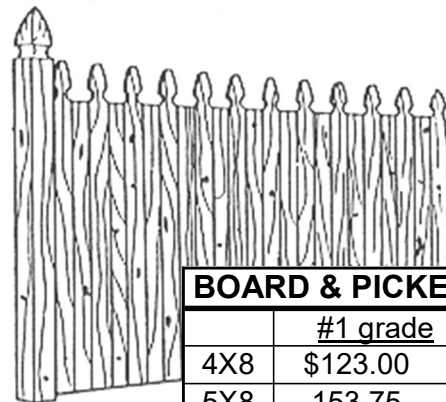

PROVINCIAL AND BOARD & PICKET

Quality Features: 4" cedar boards ~ 2"x3" cedar back rail
 #1 on both sides ~ aluminum nails

PROVINCIAL	
	<u>#1 grade</u>
4X8	\$123.00
5X8	153.75
6X8	166.50
8X8	252.75

BOARD & PICKET	
	<u>#1 grade</u>
4X8	\$123.00
5X8	153.75
6X8	166.50
8X8	252.75