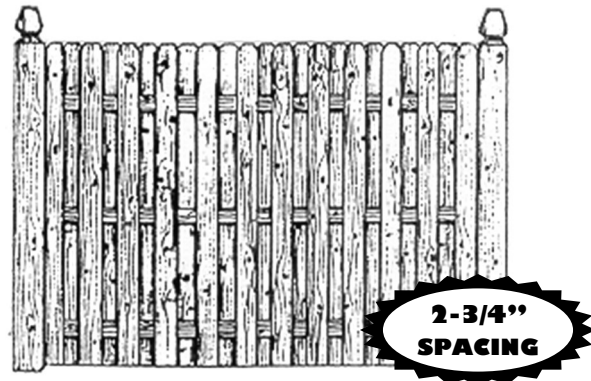

~~add $9.00 FOR SHADOW BOX STYLE~~
for use with a lattice topper

Please note: Shadow **BOX** back rail will be 4" up from the bottom.