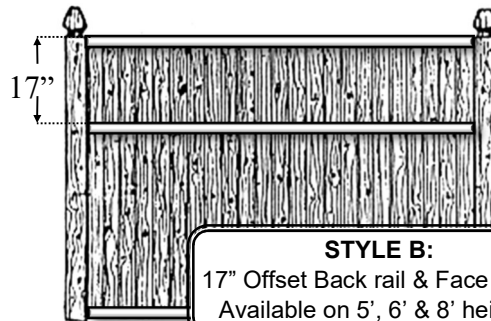

Quality Features: 4" cedar boards butted side by side (not tongue & groove) ~ 2"x3" cedar back rail ~ 1"x3" face board ~ topped with molded cedar cap board ~ #1 on both sides ~ aluminum nails

STYLE A: Original
 Centered Mid Back rail & Face board
 4' high only has top & bottom
 back rail & face boards