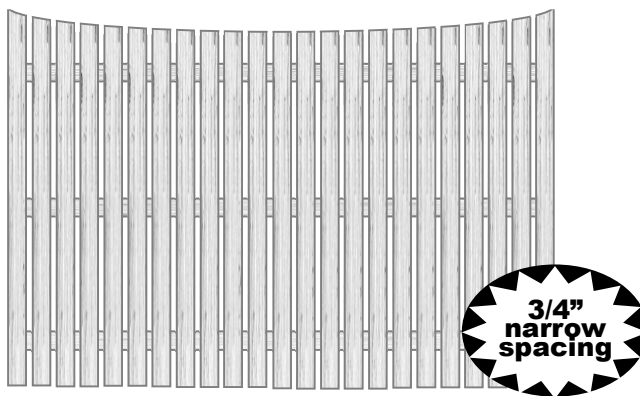

PROVINCIAL AND BOARD & PICKET

Quality Features: 4" cedar boards ~ 2"x3" cedar back rail
 #1 on both sides ~ aluminum nails

PROVINCIAL	
	<u>#1 grade</u>
4X8	\$123.00
5X8	153.75
6X8	166.50
8X8	252.75

BOARD & PICKET	
	<u>#1 grade</u>
4X8	\$123.00
5X8	153.75
6X8	166.50
8X8	252.75

NARROW SPACED SOLID BOARD

- The Board on Board look without the Board on Board price -

Quality Features: (+/-) 3/4" spacing between the boards ~ 4" cedar boards
 2"x3" cedar back rail ~ #1 on both sides ~ aluminum nails