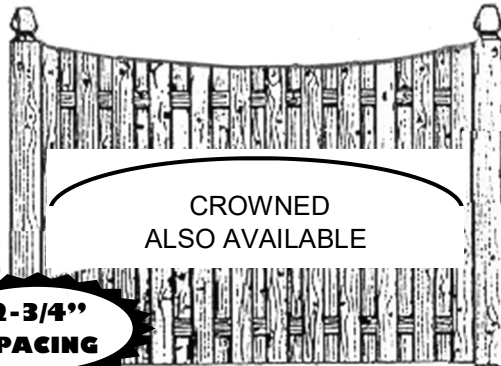

Tri-State Fence & Supply, Inc.

806 Route 23, Sussex, New Jersey 07461
Phone: (973) 875-3213 Fax: (973) 702-8586

#1 Grade Panels

4" cedar boards
2"x3" cedar back rail
#1 on both sides
aluminum nails

BOARD ON BOARD FENCE

Also known as **SHADOW BOARD**

*This good-neighbor fence is attractive on both sides
and provides privacy with airflow.*

Standard Grade Panels*

4" cedar boards
2"x3" cedar back rail
galvanized nails

SCALLOPED BOARD ON BOARD		
	#1 grade	standard*
4X8	$142.25	$105.75
5X8	175.00	136.75
6X8	185.75	161.25
8X8	268.25	195.50

$6.00 additional for SCALLOP or CROWN
MATCHING GATES: page 8

DOG EARED BOARD ON BOARD		
	#1 grade	standard*
4X8	$142.25	$105.75
5X8	175.00	136.75
6X8	185.75	161.25
8X8	268.25	195.50