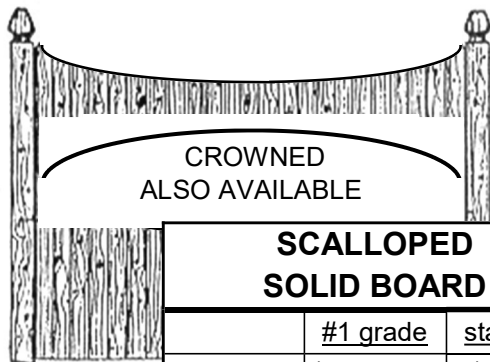

SCALLOPED SOLID BOARD		
	#1 grade	standard
4X8	$120.00	$94.00
5X8	153.00	124.00
6X8	166.75	144.75
8X8	257.00	199.75