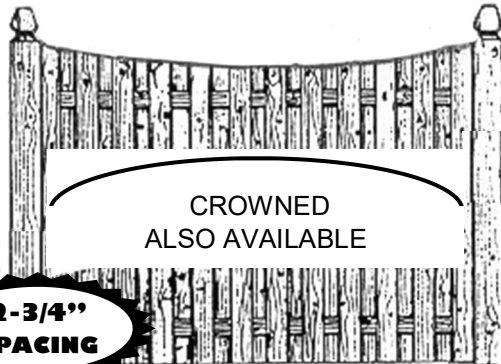

Tri-State Fence & Supply, Inc.

806 Route 23, Sussex, New Jersey 07461
Phone: (973) 875-3213 Email: tristatefence@hotmail.com

#1 Grade Panels

4" cedar boards
2"x3" cedar back rail
#1 on both sides
aluminum nails

BOARD ON BOARD FENCE

Also known as **SHADOW BOARD**
This good-neighbor fence is attractive on both sides
and provides privacy with airflow.

Standard Grade Panels*

4" cedar boards
2"x3" cedar back rail
galvanized nails

SCALLOPED BOARD ON BOARD		
	#1 grade	standard*
4X8	$143.75	$107.25
5X8	177.25	139.00
6X8	188.00	164.00
8X8	270.50	197.75

$6.00 additional for SCALLOP or CROWN
MATCHING GATES: page 6

DOG EARED BOARD ON BOARD		
	#1 grade	standard*
4X8	$143.75	$107.25
5X8	177.25	139.00
6X8	188.00	164.00
8X8	270.50	197.75