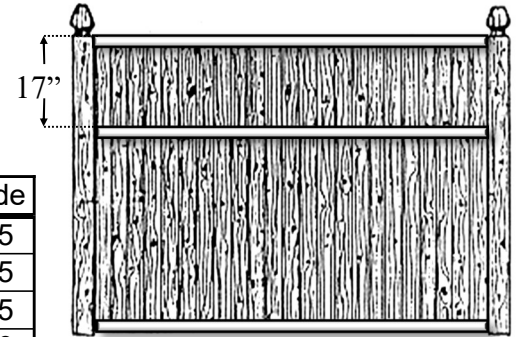

#1 CUSTOM FLAT BOARD FENCE

BERKSHIRE ~ OFTEN COMPLEMENTED BY A LATTICE TOPPER as shown in THE COMBO
 Quality Features: 1"x4" cedar boards sandwiched between a 2"x3" cedar back rail and a 1"x3" cedar face board topped with molded cedar cap board ~ aluminum nails

STYLE A:
 Original Centered Middle Back rail
 & Face board
 4' high only has top & bottom back
 rail & face boards

BERKSHIRE - #1 Grade	
4X8*	\$135.75
5X8	167.25
6X8	182.75
8X8	275.50

* NOTE: 4' high does not have center back rail, but may be added for additional \$15 per section