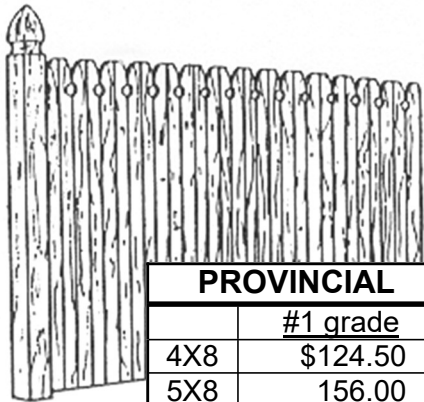

Tri-State Fence & Supply, Inc.

806 Route 23, Sussex, New Jersey 07461
Phone: (973) 875-3213 Email: tristatefence@hotmail.com

#1 CUSTOM CEDAR FLAT BOARD FENCE

PROVINCIAL AND BOARD & PICKET

Quality Features: 4" cedar boards ~ 2"x3" cedar back rail
#1 on both sides ~ aluminum nails

PROVINCIAL	
	<u>#1 grade</u>
4X8	$124.50
5X8	156.00
6X8	168.75
8X8	255.00