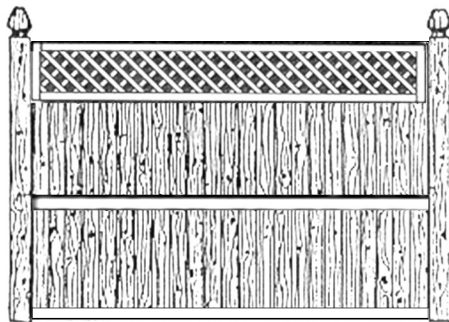

BERKSHIRE LATTICE COMBO		
	#1 grade	Standard Grade
6X8	$275	$245

Lattice COMBO: Diagonal (pictured) or Square Lattice Topper with Berkshire panel
- 1 ft Lattice over 5 ft Berkshire -
(not Tongue & Groove)

FRAMED CEDAR LATTICE

FRAMED LATTICE		
	thickness	
	3/4"	1 1/2"
1X8	$83.00	$87.00
2X8	113.00	125.50
4X8	175.50	206.00

~ deduct $15 for unframed ~

OTHER USES INCLUDE:
TRELLISES, PRIVACY
SCREENING & UNDER
PORCHES OR DECKING