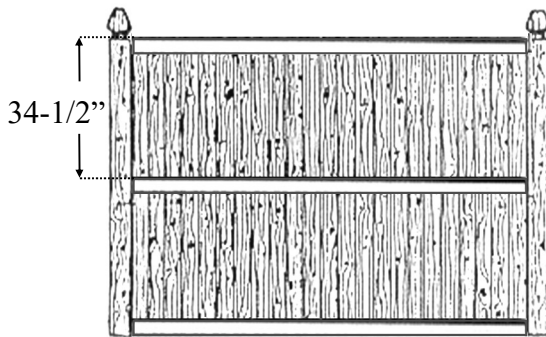

Tri-State Fence & Supply, Inc.

806 Route 23, Sussex, New Jersey 07461
Phone: (973) 875-3213 Email: tristatefence@hotmail.com

#1 CUSTOM FLAT BOARD FENCE

BERKSHIRE ~ OFTEN COMPLEMENTED BY A LATTICE TOPPER as shown in THE COMBO
Quality Features: 1"x4" cedar boards sandwiched between a 2"x3" cedar back rail and a 1"x3" cedar face board topped with molded cedar cap board ~ aluminum nails

STYLE A:
Original Centered Middle Back rail
& Face board
4' high only has top & bottom back
rail & face boards

BERKSHIRE - #1 Grade	
4X8*	$135.75
5X8	167.25
6X8	182.75
8X8	275.50

* NOTE: 4' high does not have center back rail, but may be added for additional $15 per section