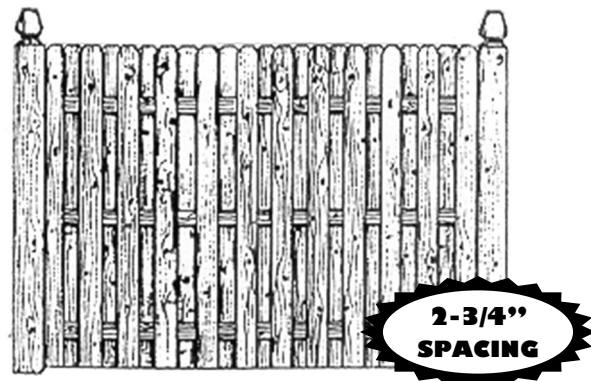

~~add $9.00 FOR SHADOW BOX STYLE~~
for use with a lattice topper

Please note: Shadow **BOX** back rail will be 4" up from the bottom.