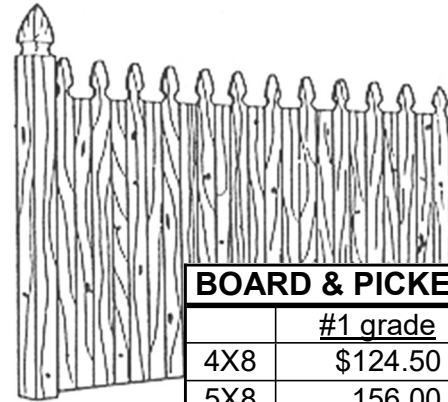

PROVINCIAL	
	<u>#1 grade</u>
4X8	\$124.50
5X8	156.00
6X8	168.75
8X8	255.00

BOARD & PICKET	
	<u>#1 grade</u>
4X8	\$124.50
5X8	156.00
6X8	168.75
8X8	255.00

NARROW SPACED SOLID BOARD

- The Board on Board look without the Board on Board price -